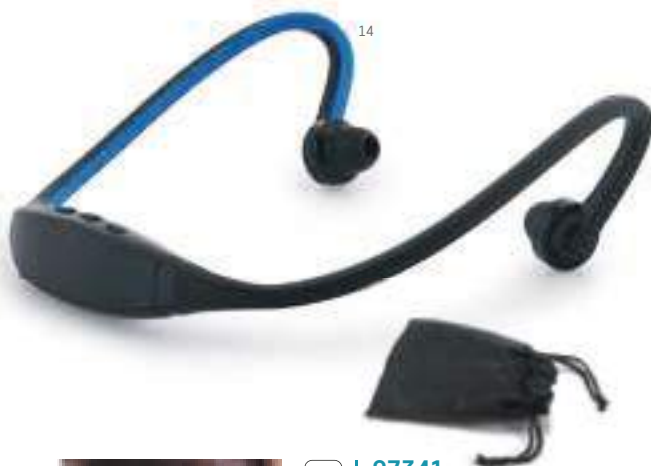

97354

Earphones. ABS. With bluetooth. 4 hour battery life. Functions include answering calls, volume control and connecting to playlist of mobile device. Includes USB/micro-USB cable charger. Supplied in EVA pouch.

☿ Pouch: Ø95 x 45 mm
⚡ TR - Ø30 mm

97341

Sports headphones. ABS and silicone. With bluetooth. 1 hour battery life. Functions include answering calls, volume control and connecting to playlist of mobile device. Includes micro-USB charging cable. Supplied with non-woven pouch.

☿ 150 x 135 x 50 mm | Pouch: 200 x 180 mm
⚡ PD - 30 x 7 mm