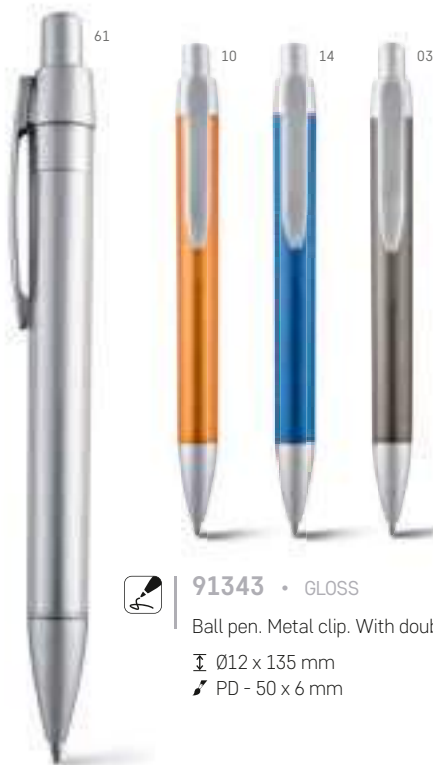

∅ 11 x 134 mm

PD - 50 x 5 mm

91671 • ELBE

Ball pen. Metal clip and metallic finish.

∅10 x 140 mm

PD - 70 x 30 mm

91343 • GLOSS

Ball pen. Metal clip. With double barrel.