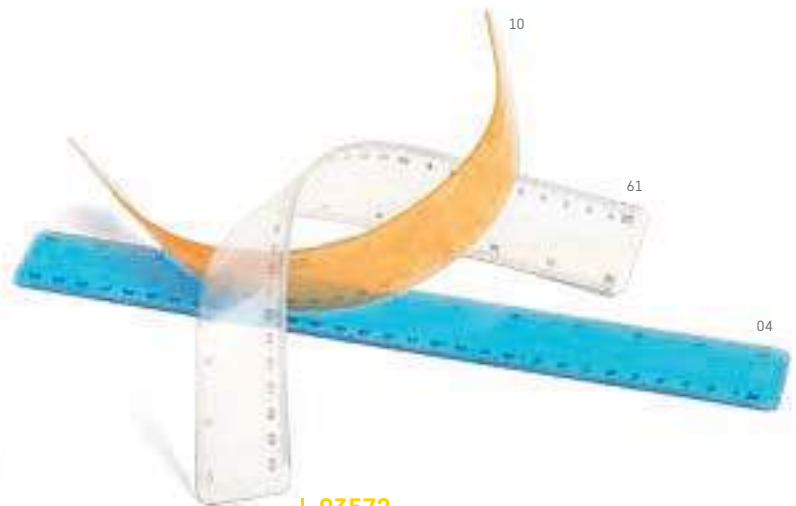

**93621**

Pencil sharpener. PS. With rubber and container.

▮ 41 x 60 x 23 mm
 ✂ PD - 20 x 10 mm

**91929**

Flexible pencil. With rubber.

▮ \varnothing 6 x 297 mm
 ✂ PD - 50 x 4 mm

**93572**

Flexible ruler. PVC. With 30 cm printed scale.