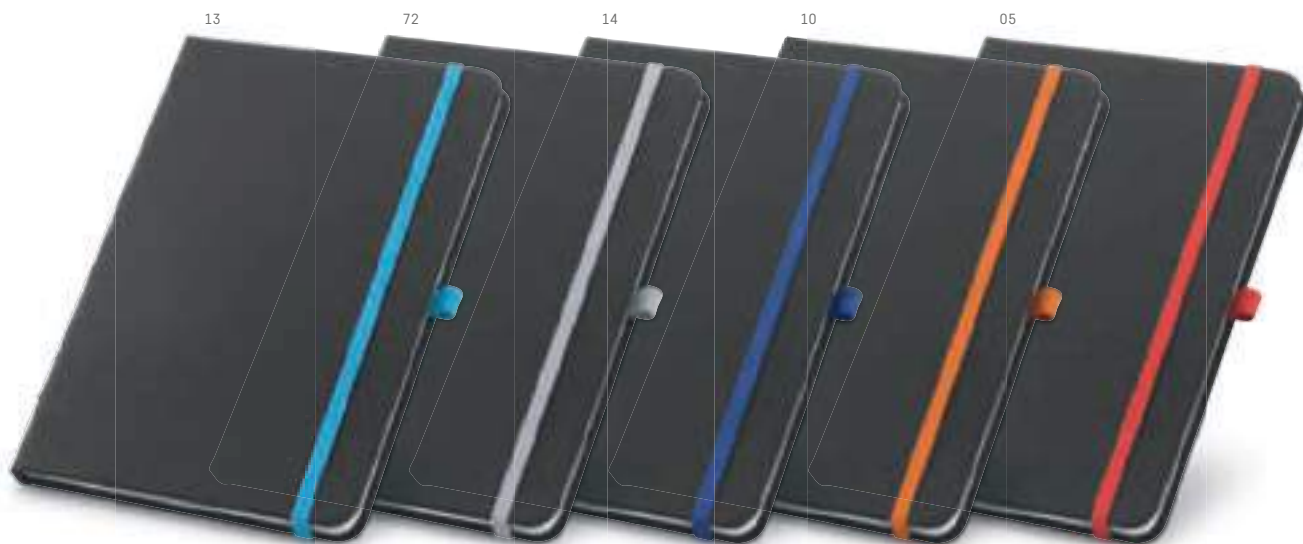

📏 97 x 145 mm

📏 SR - 55 x 120 mm

A5

93470

Notepad. Hardcover. With inner pocket and 80 ivory plain sheets.

📏 137 x 210 mm

📏 SR - 100 x 190 mm

A5