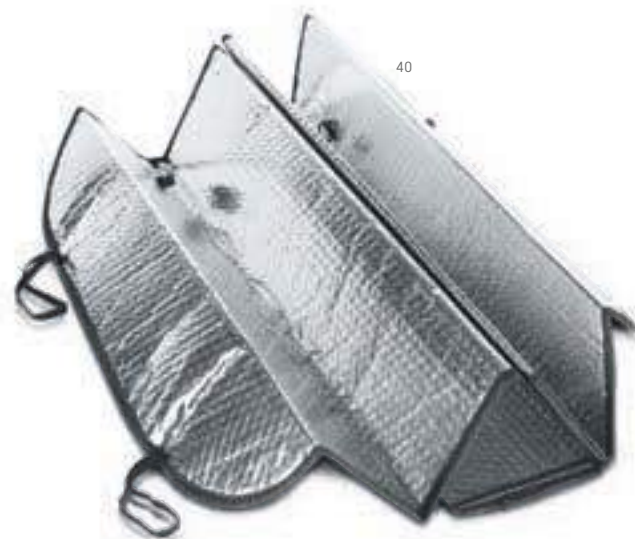

98192

Car sunshade. PE bubble. Lined with
aluminium foil on front and back. For
windshields. Includes 2 suction cups.

☒ 1300 x 600 mm
☒ TX - 550 x 250 mm