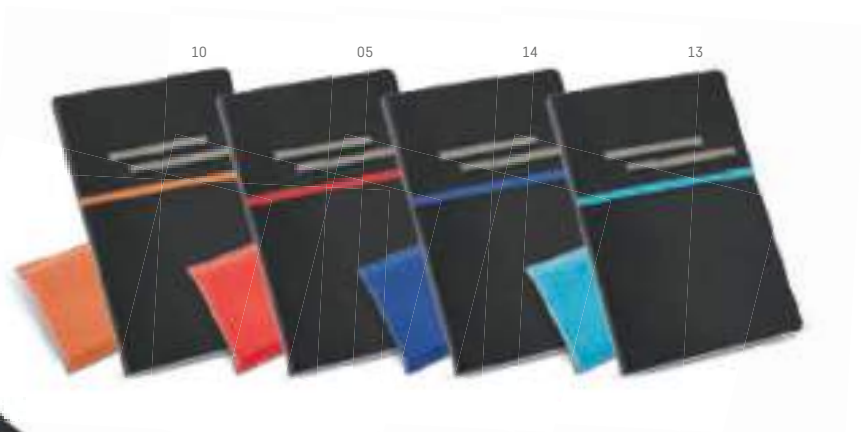

▮ LS - 85 x 150 mm

72

**93714**

Ball pen and notepad set. WASS aluminium ball pen with iron clip. Notepad with hardcover, inner pocket and 80 ivory lined sheets. In gift box.

A5

Ball pen: $\varnothing 10 \times 138$ mm | Notepad: 137×210 mm |
Box: $190 \times 240 \times 30$ mm
SR - 90×120 mm