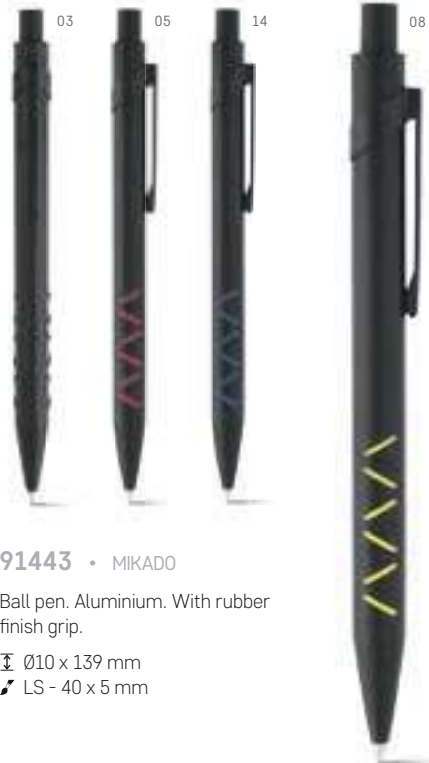

91443 • MIKADO

Ball pen. Aluminium. With rubber
finish grip.

∅ 10 x 139 mm
LS - 40 x 5 mm