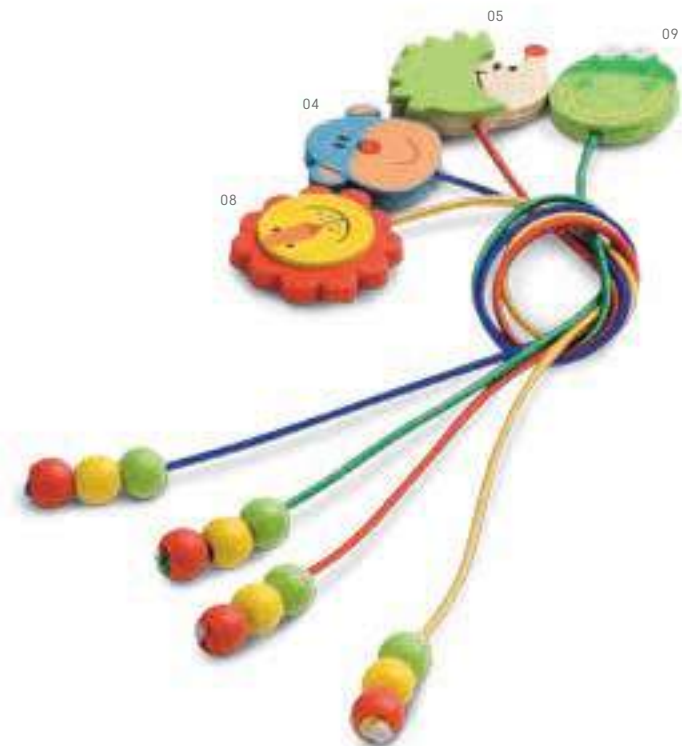

93440

Bookmark. Wood.

∩ 30 x 340 mm

/ PD - 15 x 15 mm