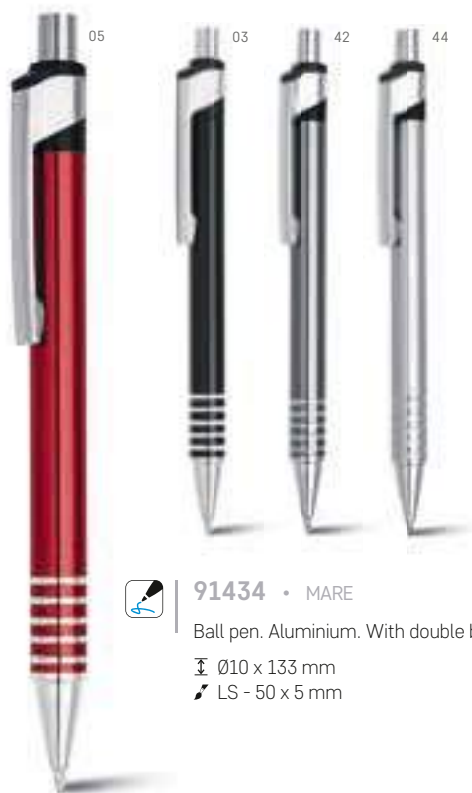

91434 • MARE

Ball pen. Aluminium. With double barrel.

∅ 10 x 133 mm

LS - 50 x 5 mm