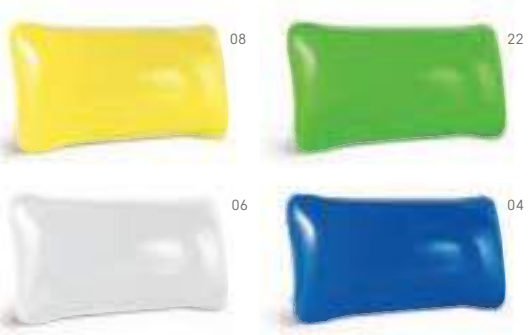

98293

Inflatable pillow. Opaque PVC.

▮ 310 x 185 x 130 mm

✂ SR - 140 x 100 mm