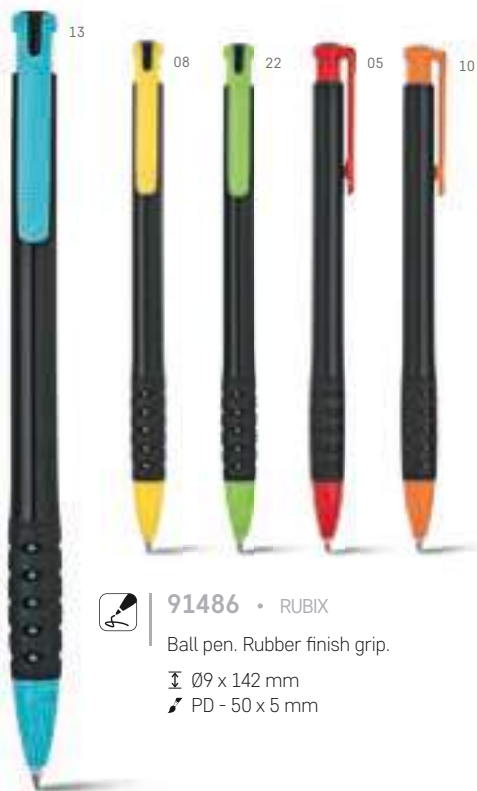

Ball pen. With rubber finish grip.

\varnothing 10 x 140 mm
 PD - 50 x 5 mm

**91633** • CURL

Ball pen. Metallic finish. With rubber finish grip.

∅10 x 140 mm

PD - 50 x 15 mm

**91486** • RUBIX

Ball pen. Rubber finish grip.