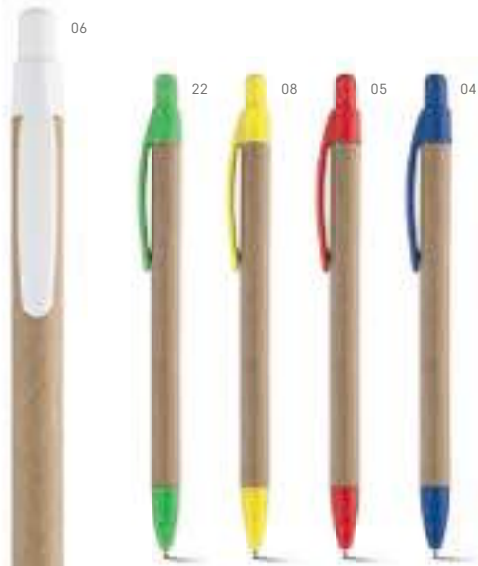

91613 • SPARK

Highlighter.

26 x 104 mm
 ↗ PD - 35 x 7 mm

91618 • ALLEGRO

Highlighter. PET.

27 x 103 x 17 mm
 ↗ PD - 30 x 8 mm

**91628** • REMI

Ball pen. Kraft paper. With plastic clip and nozzle.