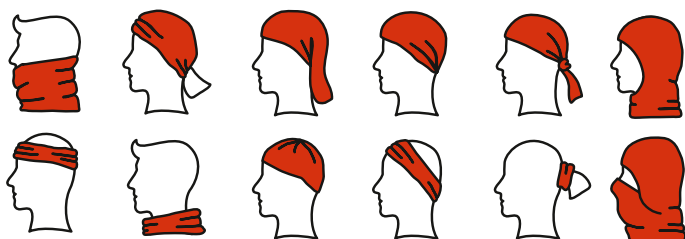

99021

Multifunction bandana. Microfiber: 130 g/m².

☒ 250 x 470 mm

✂ TR - 150 x 150 mm