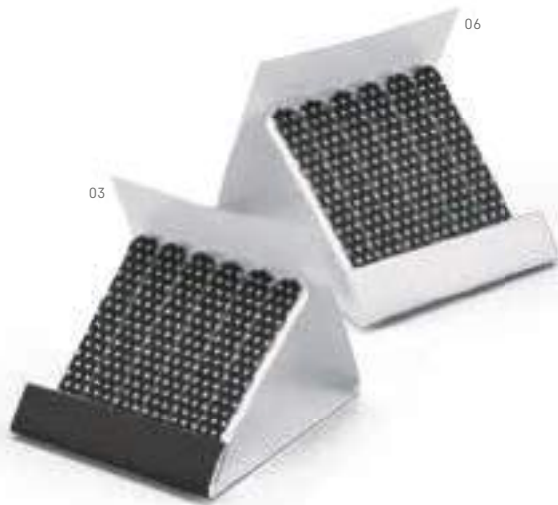

94856

Set of 6 nail files. Supplied in cardboard box.

☒ 55 x 61 x 6 mm

☒ SR - 40 x 40 mm