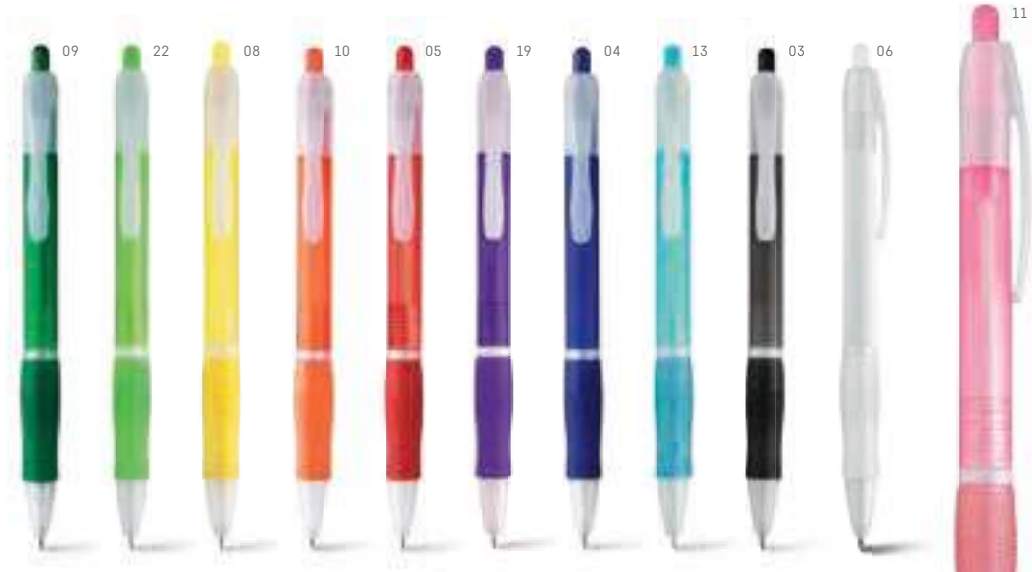

91247 • SLIM

Ball pen. Rubber finish grip.

- ∅ 10 x 145 mm
- PD - 40 x 5 mm